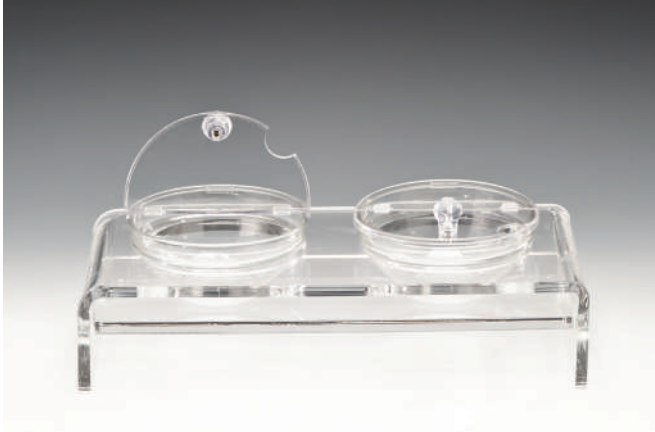

ZCP 287
CAM KASELİ POLYCARBONAT KAPAKLI TEŞHİR STANDI
DISPLAY STAND WITH POLYCARBONATE LID AND GLASS BOWL
39 X 19 cm / KASE (BOWL) Ø 14 cm