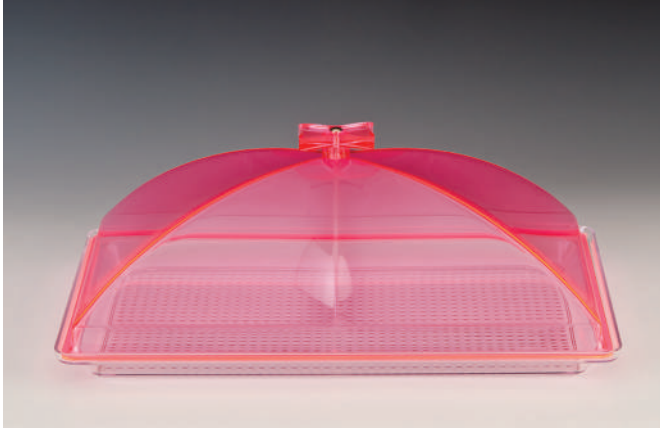

ZCP 373 - P
POLYCARBONAT TEPSİLİ, AKRİLİK KAPAKLI MUHAFAZA KABI / KÜÇÜK
STORAGE CUP WITH ACRYLIC COVER AND POLYCARBONATE TRAY / SMALL
28 X 43 cm